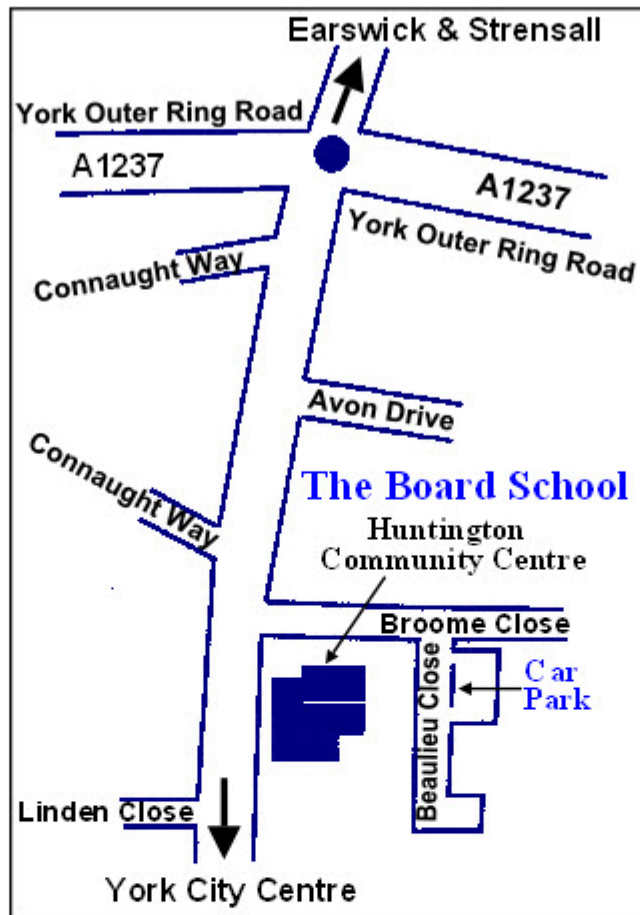

**The Board School
Huntington
Community
Centre**

Original 1877 stained glass: "Little Children Love One Another"

The Board School

Huntington Community Centre

Situated three miles north of York City Centre, The Board School has four large rooms which can be hired separately or together for a variety of functions and events:

- Business Meetings
- Small Conferences
- Exhibitions
- Training and Study Classes
- Seminars
- Promotions
- Parties
- Club Events
- Fitness Classes

All enquiries to Maureen Duncanson, Manager,
The Board School,
Huntington Community Centre,
26 Strensall Road, Huntington,
York YO32 9RG

☎ (01904) 760246 or (01904 760044)
email: maureen@huntingtoncentre.plus.com

Directions

Road: Leave the A1237 York Outer Ring Road at Strensall/Huntington roundabout and head south along Strensall Road for 500 yards. The Board School is on the left hand side past the Memorial Hall.